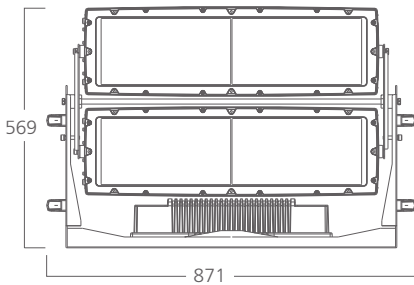

Flood light OLIST

DMX
512

RDM

IP66
OUTDOOR RATED

white grey black

356 119
LED Power 700 W ColourTemp Cool White Luminous 35621 lm

356 120
LED Power 700 W ColourTemp Warm White Luminous 33839 lm

356 121
LED Power 700 W ColourTemp Cool White+Amber Luminous 27570 lm

LIGHT DISTRIBUTION

4°-10°-20°

Diameter(M) 0.7 1.4 2.1 2.8 3.5

Distance(M) 10 20 30 40 50
Lux center(lux) 22176 5544 2464 1386 887

4°-10°-20°

Diameter(M) 0.24 0.49 0.72 0.98 1.22

Distance(M) 10 20 30 40 50
Lux center(lux) 18850 4712 2094 1178 754

14°

Diameter(M) 0.7 1.4 2.1 2.8 3.5

Distance(M) 10 20 30 40 50
Lux center(lux) 17640 4400 1960 1100 710