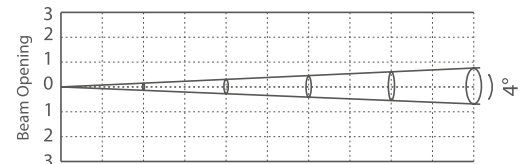

Flood light OLIST

DMX
512

RDM

IP66
OUTDOOR RATED

white grey black

356 119
LED Power 700 W ColourTemp Cool White Luminous 35621 lm

356 120
LED Power 700 W ColourTemp Warm White Luminous 33839 lm

356 121
LED Power 700 W ColourTemp Cool White+Amber Luminous 27570 lm

LIGHT DISTRIBUTION

4°-10°-20°

Diameter(M) 0.7 1.4 2.1 2.8 3.5

Distance(M) 10 20 30 40 50
Lux center(lux) 22176 5544 2464 1386 887

4°-10°-20°

Diameter(M) 0.24 0.49 0.72 0.98 1.22

Distance(M) 10 20 30 40 50
Lux center(lux) 18850 4712 2094 1178 754

14°

Diameter(M) 0.7 1.4 2.1 2.8 3.5

Distance(M) 10 20 30 40 50
Lux center(lux) 17640 4400 1960 1100 710